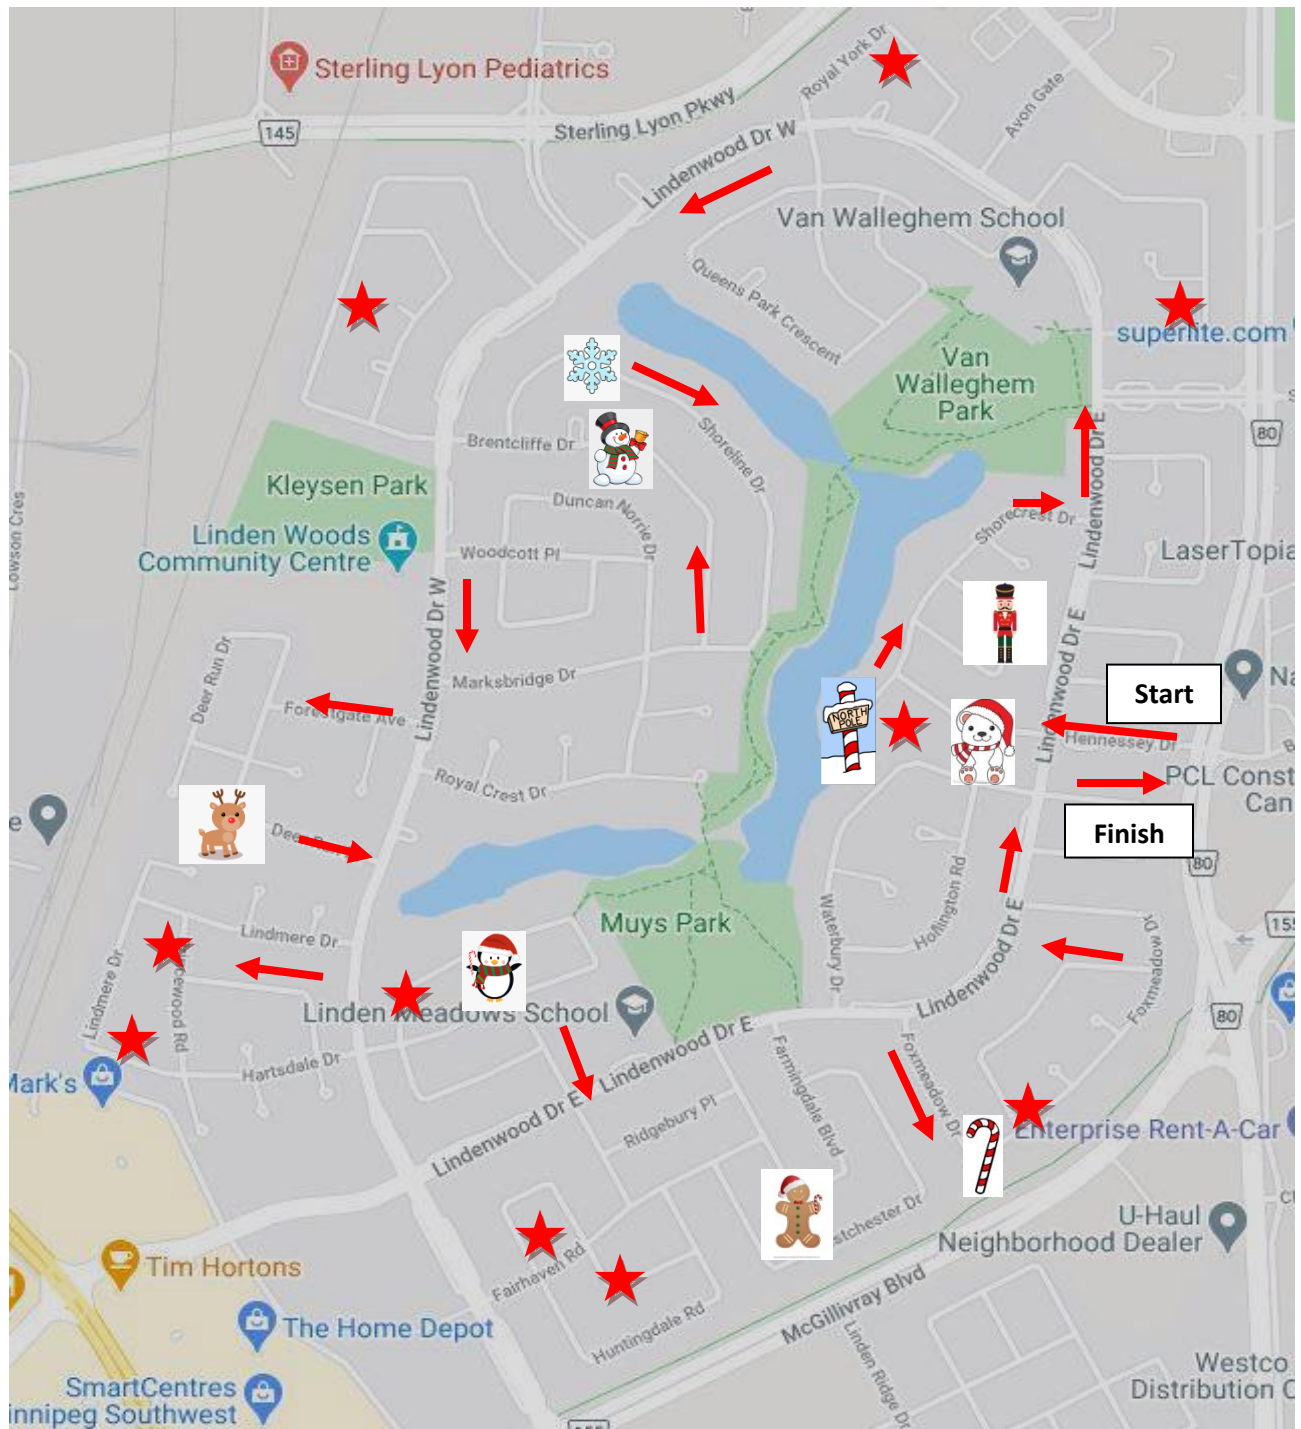

Linden Lights Map

Stars are former winners and other community favorite houses!

1. Candy cane lane
2. Polar bear lane
3. Reindeer run
4. Nutcracker lane
5. Penguin way
6. North Pole Bay
7. Gingerbread way
8. Snowmen lane
9. Snowflake lane

Linden Lights Index